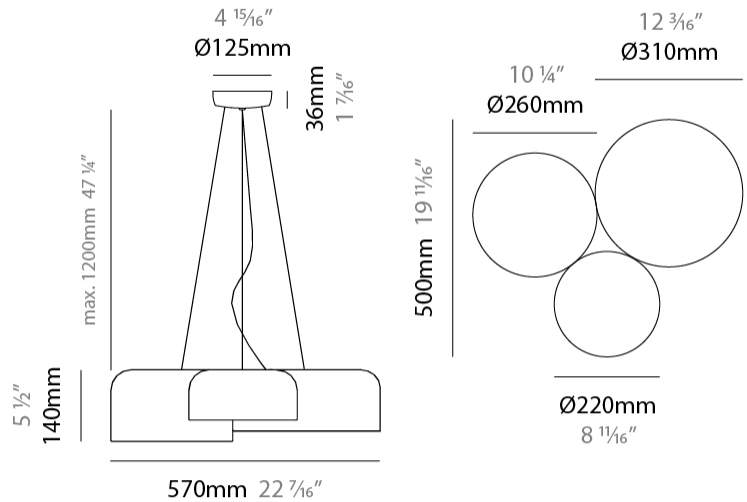

PROJECT	
TYPE	
SPECIFIER	
QUANTITY	
DATE	

POT SUSPENSION

D111027-

base number   Finish
Options

1. To build a product code in our configurator select the specify button on the base model # product page
2. To build a manual product code on this datasheet choose from the options listed below in blue font and add the suffix to the base model #

GENERAL

Series: Pot
Partner: Ole
Division: Design
Installation: Suspension
Product Type: Pendant
Mounting Location: Ceiling
Light Distribution: Direct

PHYSICAL

Shape: Dome
Length (mm): 570
Length (in): 22 ⁷/₁₆
Width (mm): 500
Width (in): 19 ¹¹/₁₆
Height (mm): 140
Height (in): 5 ¹/₂
Max. Overall Height (mm): 1340
Max. Overall Height (in): 52 ³/₄
Weight (kg): 4
Weight (lbs): 8.8
Diffuser: Acrylic - Satin
[Fixture Finish: WHI / BLK / WSA / WSV](#)
Fixture Material: Metal
Cable Details: 1200mm Cable

ELECTRICAL

Number of Lamps: 5
Lamp Type: LED Retrofit
Lamp Shape: A19
Bulb Included: Bulb Not Included
Max. Wattage Per Lamp (W): 5
Lamp Base: E26
Input Voltage (V): 120
Upon Request: 277Vac / GU24

LED

OPTICAL

RATINGS AND CERTIFICATIONS

Certified By: Certified for North American Standards
IP rating: IP20