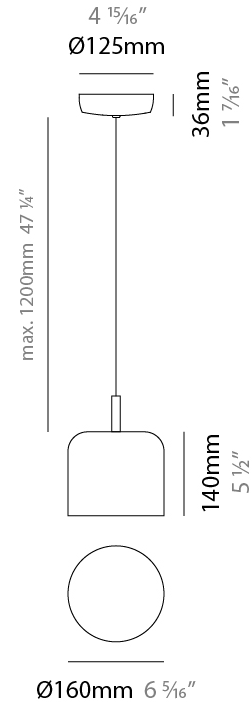

PROJECT	
TYPE	
SPECIFIER	
QUANTITY	
DATE	

POT SUSPENSION

D111023-

base number   Finish
Options

1. To build a product code in our configurator select the specify button on the base model # product page
2. To build a manual product code on this datasheet choose from the options listed below in blue font and add the suffix to the base model #

GENERAL

Series: Pot
Partner: Ole
Division: Design
Installation: Suspension
Product Type: Pendant
Mounting Location: Ceiling
Light Distribution: Direct

PHYSICAL

Shape: Dome
Diameter (mm): 160
Diameter (in): 6 ⁵/₁₆
Height (mm): 140
Height (in): 5 ¹/₂
Max. Overall Height (mm): 1340
Max. Overall Height (in): 52 ³/₄
Weight (kg): 1
Weight (lbs): 2.2
Diffuser: Acrylic - Satin
[Fixture Finish: WHI / BLK / SND / OLV / TER](#)
Fixture Material: Metal
Cable Details: 1200mm Cable

ELECTRICAL

Number of Lamps: 1
Lamp Type: LED Retrofit
Lamp Shape: A15
Bulb Included: Bulb Not Included
Max. Wattage Per Lamp (W): 5
Lamp Base: E26
Input Voltage (V): 120
Upon Request: 277Vac / GU24

LED

OPTICAL

RATINGS AND CERTIFICATIONS

Certified By: Certified for North American Standards
IP rating: IP20